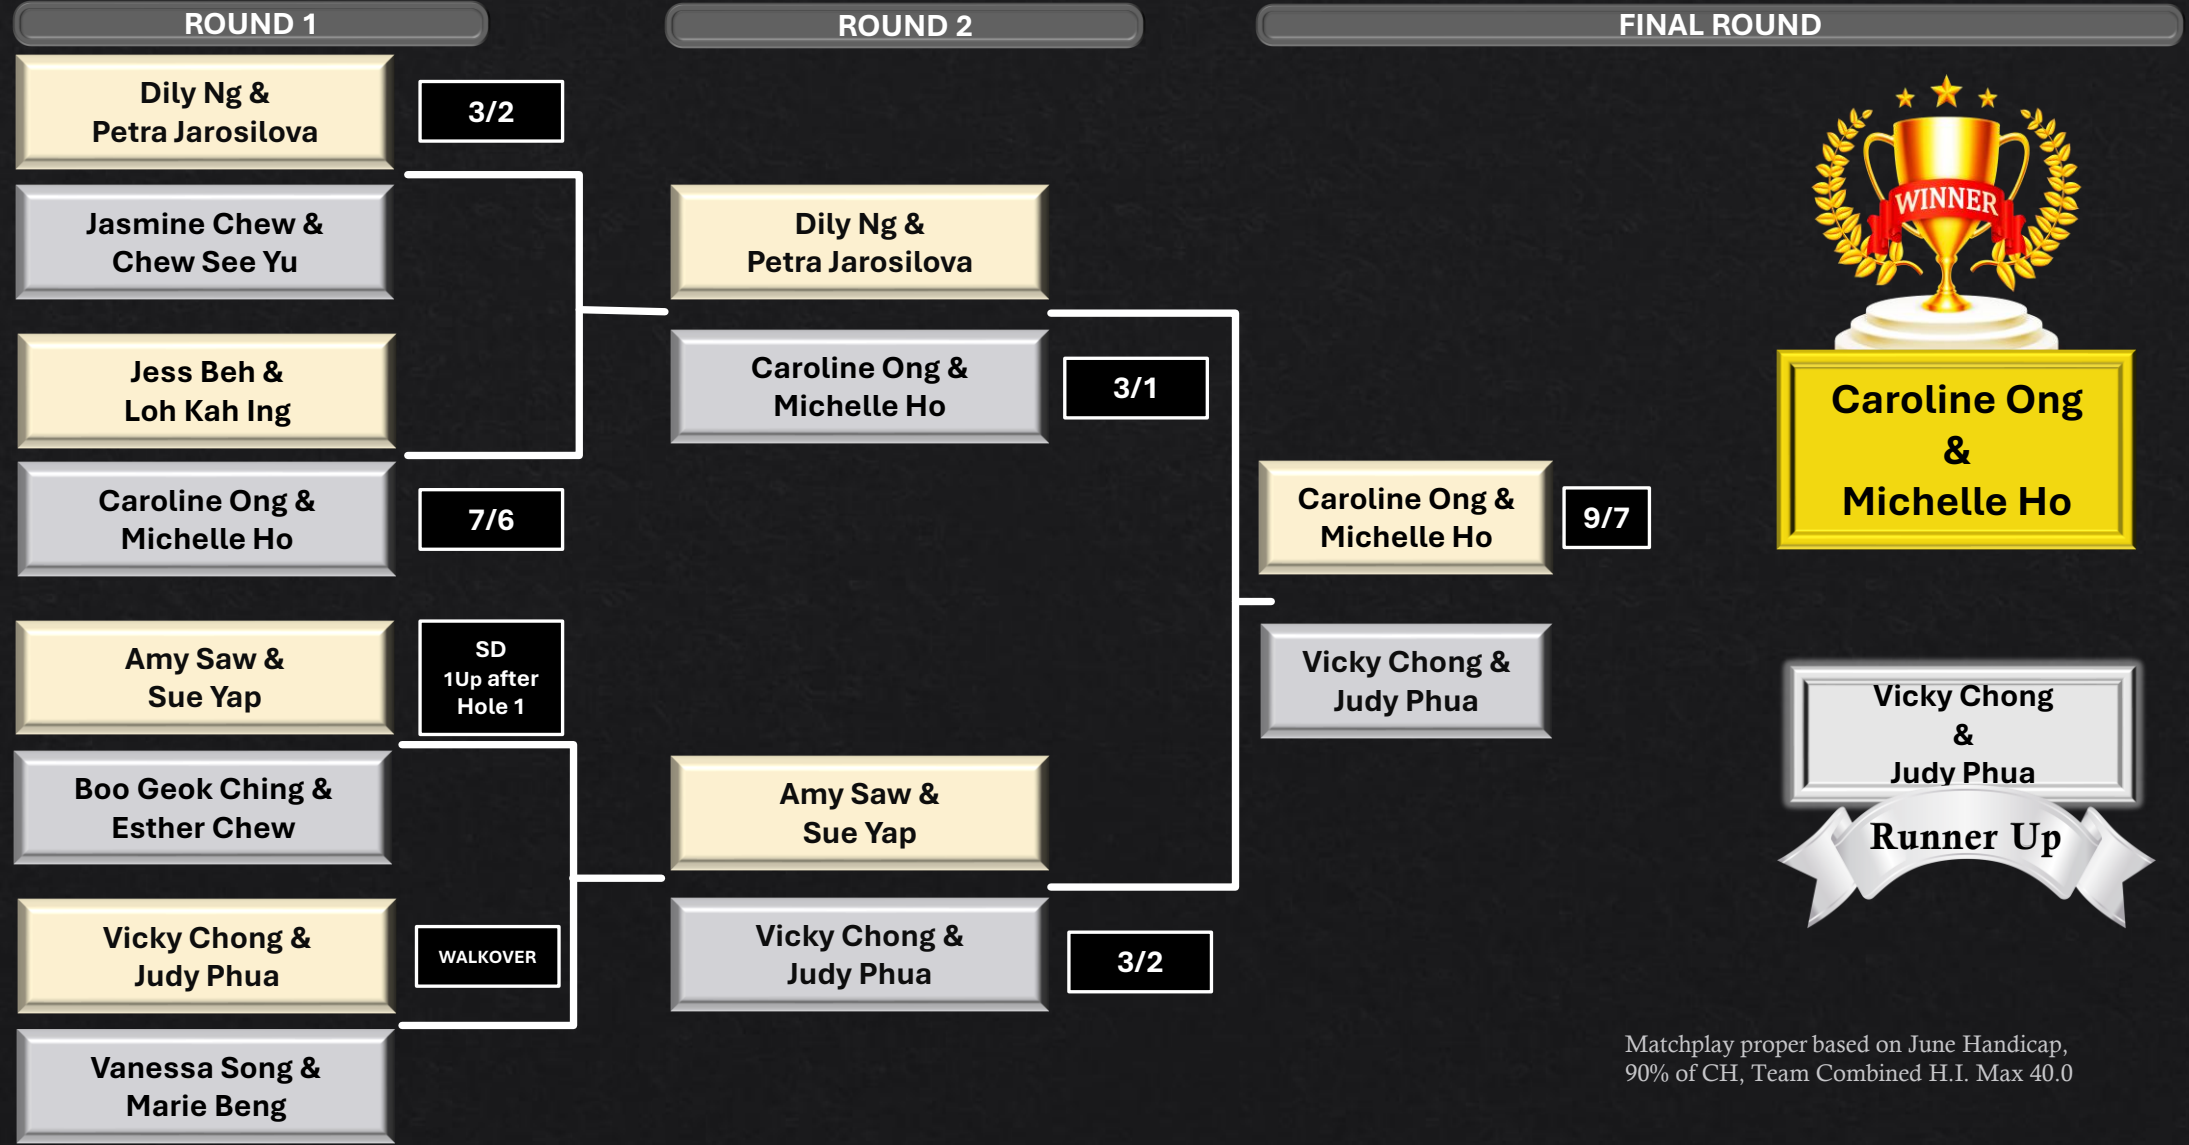

LADIES 4-BALL MATCHPLAY CHAMPIONSHIP 2026

June 16, 17 & 19, 2026 Tampines Course

Matchplay proper based on June Handicap, 90% of CH, Team Combined H.I. Max 40.0