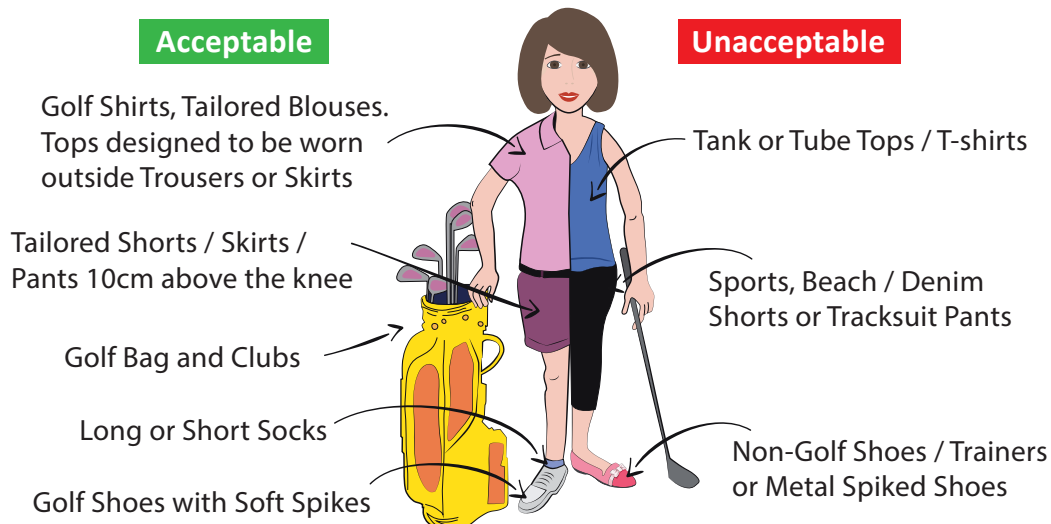

b. Above events are correct at time of printing on 25 April 2019. Please call Tampines golf office to check current status at 6513 7818 / 6513 7819.

Golf Dress Code

Men

Ladies

Sports & Recreation

TEENS ADVENTURE CAMP 2019