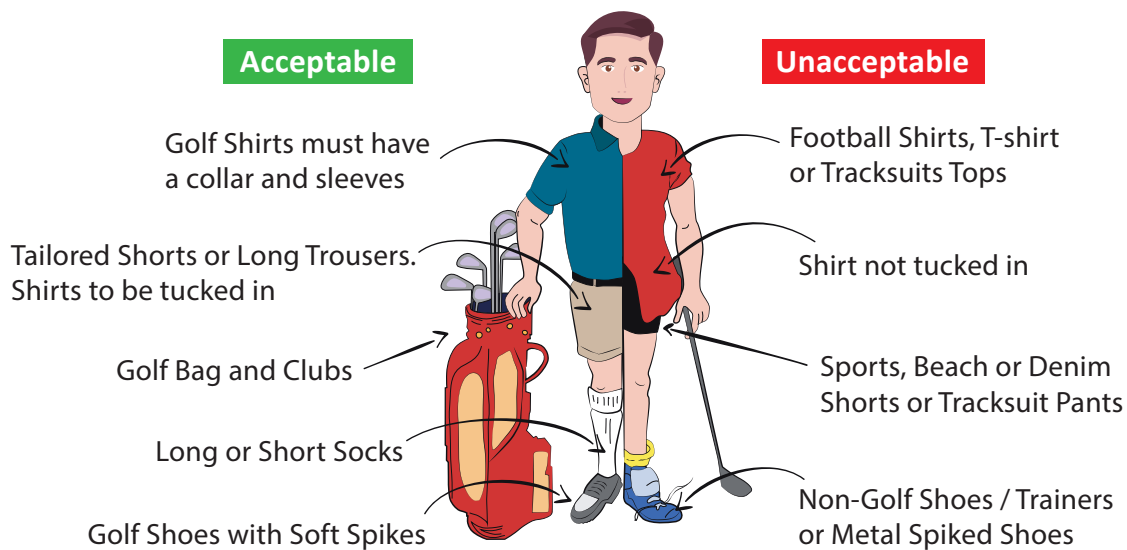

b. Above events are correct at time of printing on 25 April 2019. Please call Tampines golf office to check current status at 6513 7818 / 6513 7819.

Golf Dress Code

Men

Ladies

Sports & Recreation

TEENS ADVENTURE CAMP 2019