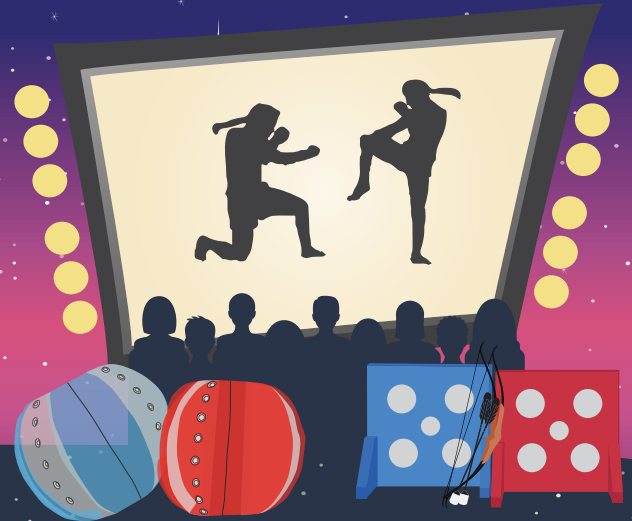

Activities

- Muay Thai Workshop
- Art Jamming
- Archery Tag
- Bubble Bump
- Movie
- Luge & Skyride
- Fort Siloso

MONDAY - TUESDAY
17 JUNE - 18 JUNE

REGISTRATION

Eclipse Room
Monday 17 June, 9am

ENTRY FEE

Member - \$192.60
Member's Guest - \$214